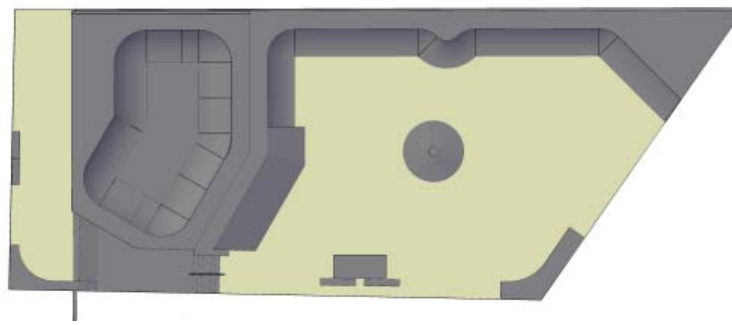

# Balboa Park Skate Park | Coming Spring 2012

THE  
TRUST  
for  
PUBLIC  
LAND

11.08.2011

3-D Model of New Skate Park

Location of New Skate Park

view from s/w corner of the site, looking toward corner of Ocean and San Jose

view from ocean/san jose corner toward ball fields

Plan and Perspectives

Above: Plan of the skate park

Right: Three conceptual perspectives of the skate park with fence