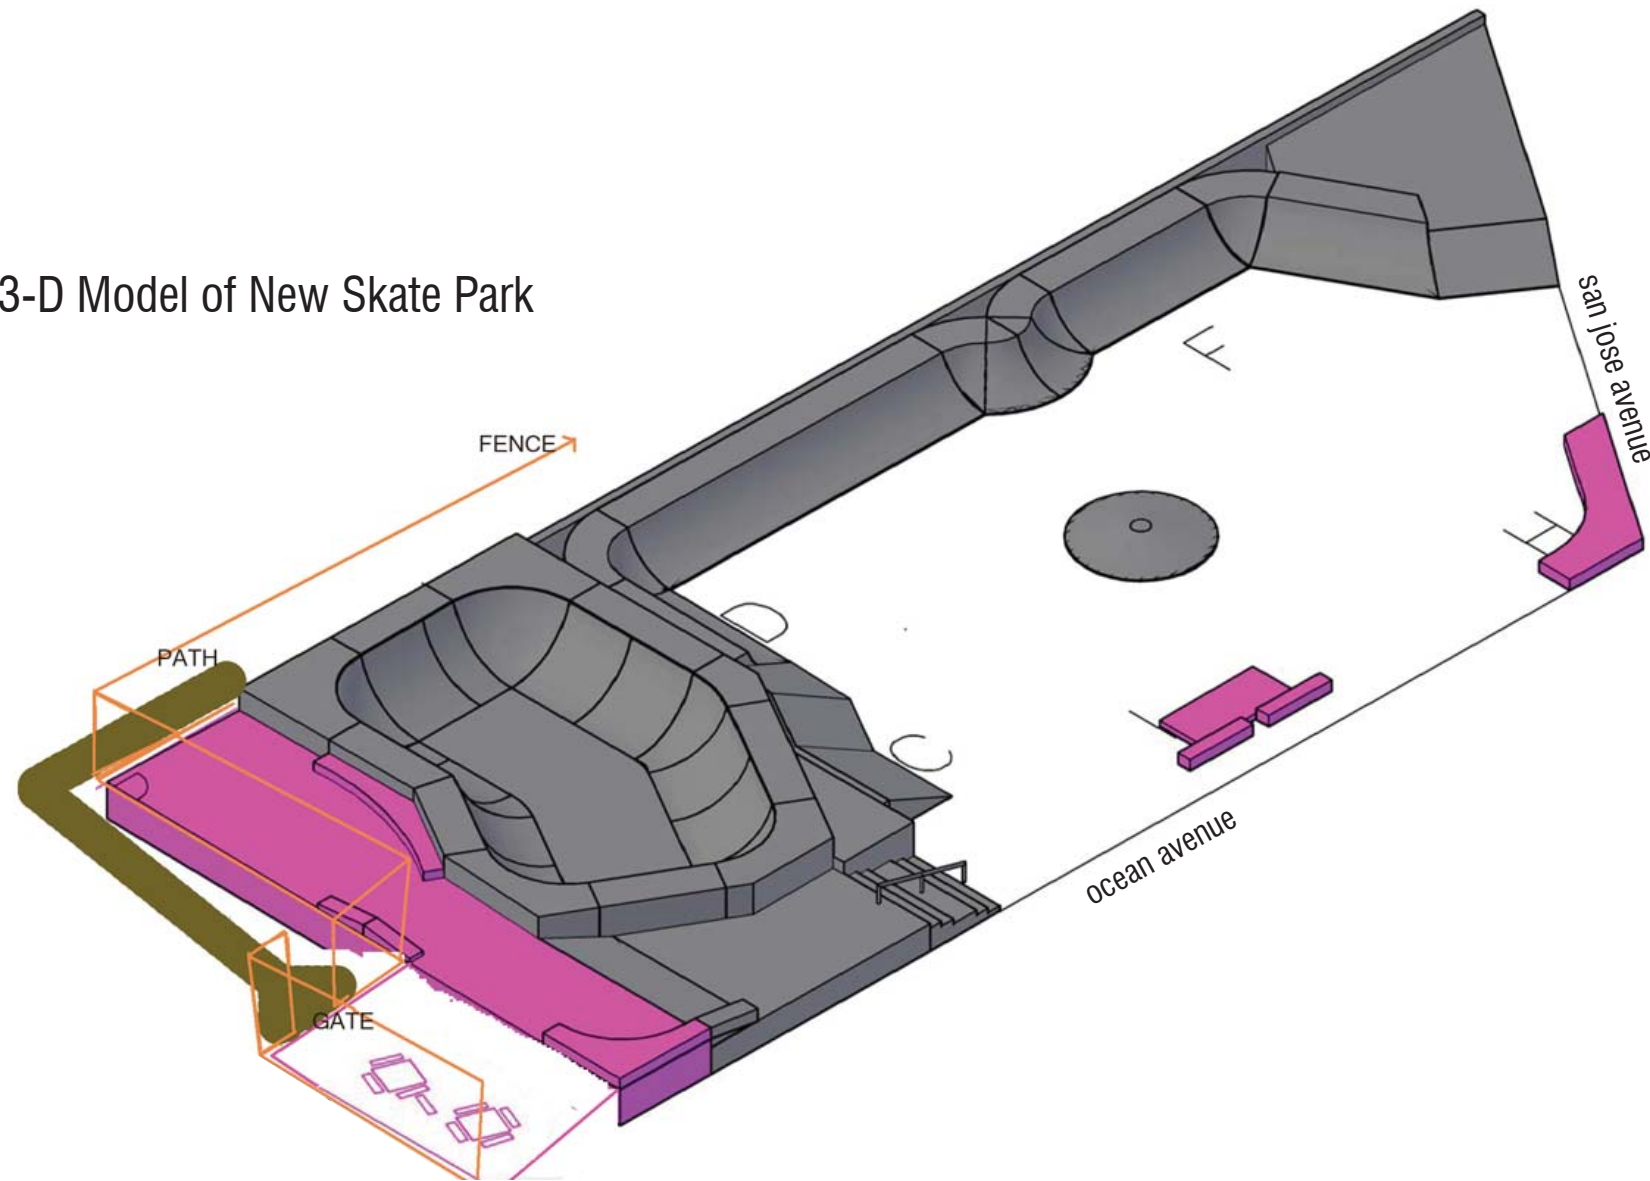

# Balboa Park Skate Park | Coming Spring 2012

THE  
TRUST  
for  
PUBLIC  
LAND

11.08.2011

3-D Model of New Skate Park

Location of New Skate Park

view from s/w corner of the site, looking toward corner of Ocean and San Jose

view from ocean/san jose corner toward ball fields

Plan and Perspectives

Above: Plan of the skate park

Right: Three conceptual perspectives of the skate park with fence